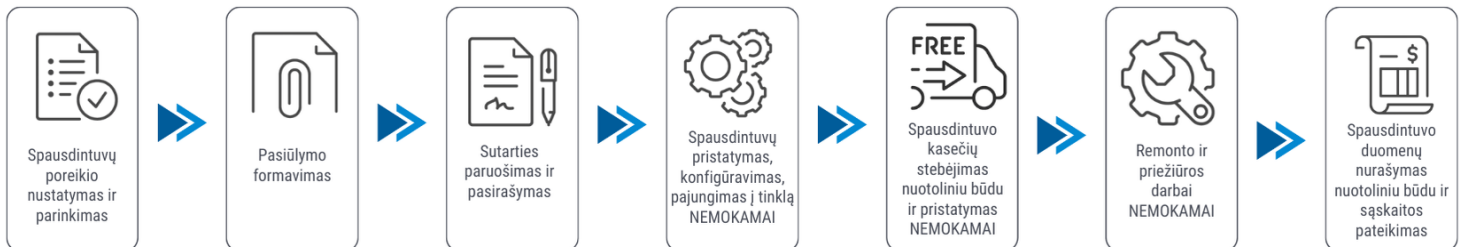

Kaip veikia spausdintuvų nuomos paslauga?

Taip pat galime aprūpinti tuo, kas reikalinga Jūsų biurui:

- ⊗ Kava ir arbata
- ⊗ Biuro popieriumi
- ⊗ Kanceliarinėmis prekėmis
- ⊗ Lipdukų ir etikečių spausdintuvais