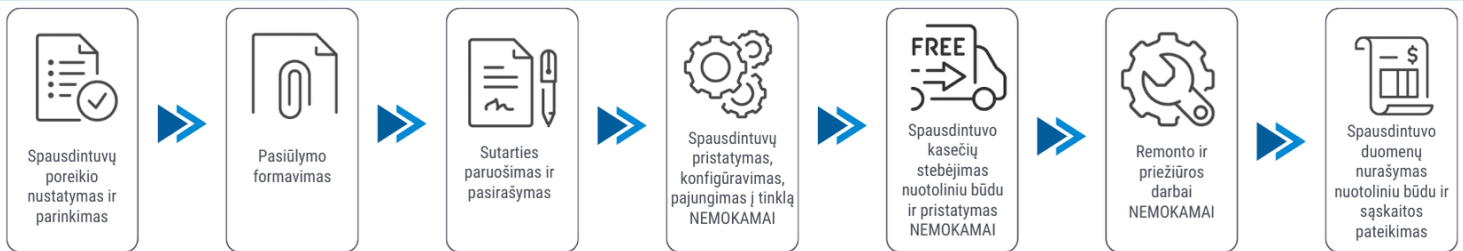

Kaip veikia spausdintuvų nuomos paslauga?

Taip pat galime aprūpinti tuo, kas reikalinga Jūsų biurui:

- ⊗ Kava ir arbata
- ⊗ Biuro popieriumi
- ⊗ Kanceliarinėmis prekėmis
- ⊗ Lipdukų ir etikečių spausdintuvais