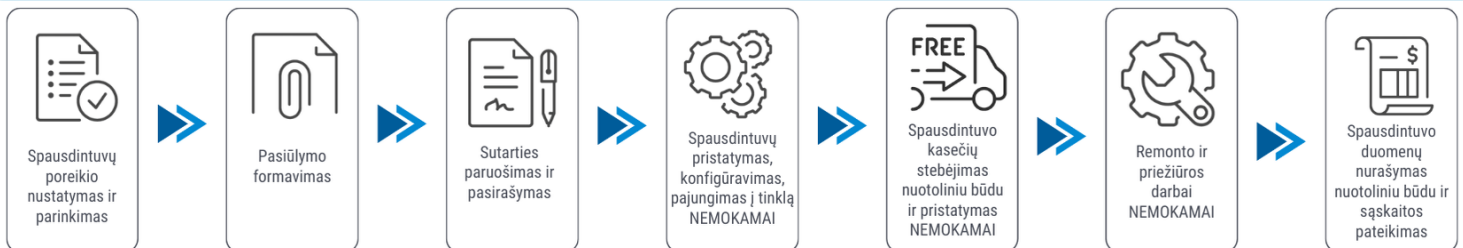

Kaip veikia spausdintuvų nuomos paslauga?

Taip pat galime aprūpinti tuo, kas reikalinga Jūsų biurui:

- ⊗ Kava ir arbata
- ⊗ Biuro popieriumi
- ⊗ Kanceliarinėmis prekėmis
- ⊗ Lipdukų ir etikečių spausdintuvais