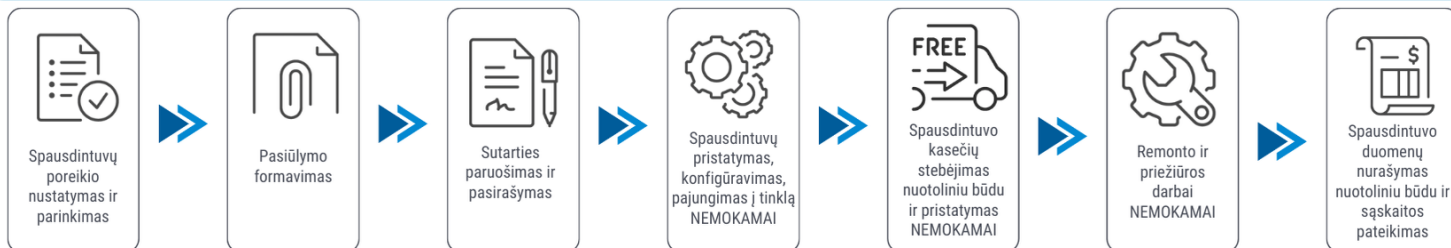

Kaip veikia spausdintuvų nuomos paslauga?

Taip pat galime aprūpinti tuo, kas reikalinga Jūsų biurui:

- ⊗ Kava ir arbata
- ⊗ Biuro popieriumi
- ⊗ Kanceliarinėmis prekėmis
- ⊗ Lipdukų ir etikečių spausdintuvais