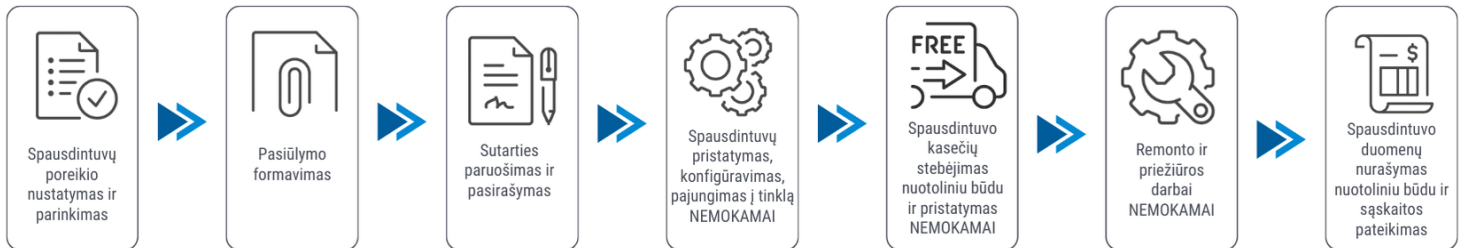

Kaip veikia spausdintuvų nuomos paslauga?

Taip pat galime aprūpinti tų, kas reikalinga Jūsų biurui:

- ⊗ Kava ir arbata
- ⊗ Biuro popieriumi
- ⊗ Kanceliarinėmis prekėmis
- ⊗ Lipdukų ir etikečių spausdintuvais